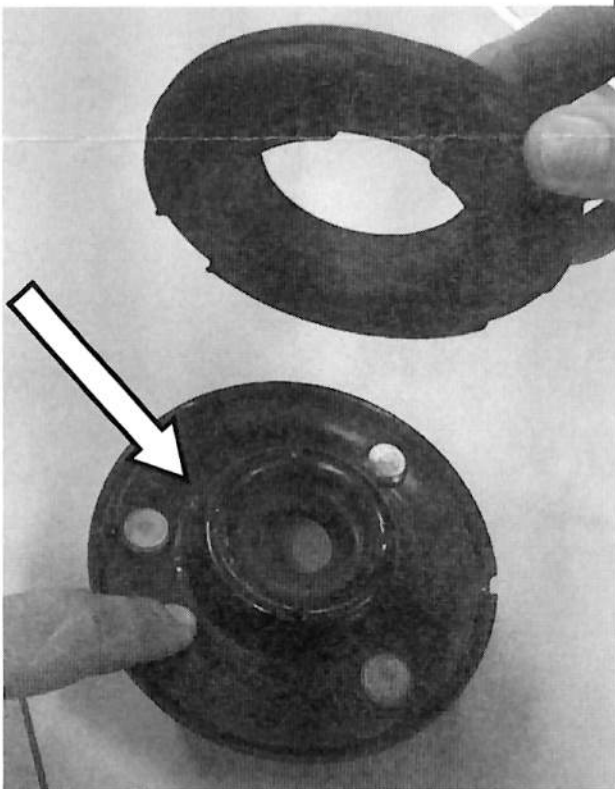

OLD MAN EMU FITTING INSTRUCTIONS

FK84

TRIM PACKER FRONT D23 (5MM) TO SUIT NAVARA D23

KIT CONTENTS

DESCRIPTION
TRIM PACKER D23 (5MM)

QTY.
1

FITTING PROCEDURE

1. ONCE STRUT IS REMOVED, PLACE THE TRIM PACKER ON THE UNDERSIDE BETWEEN THE STEEL TOP HAT AND RUBBER COIL ISOLATOR.