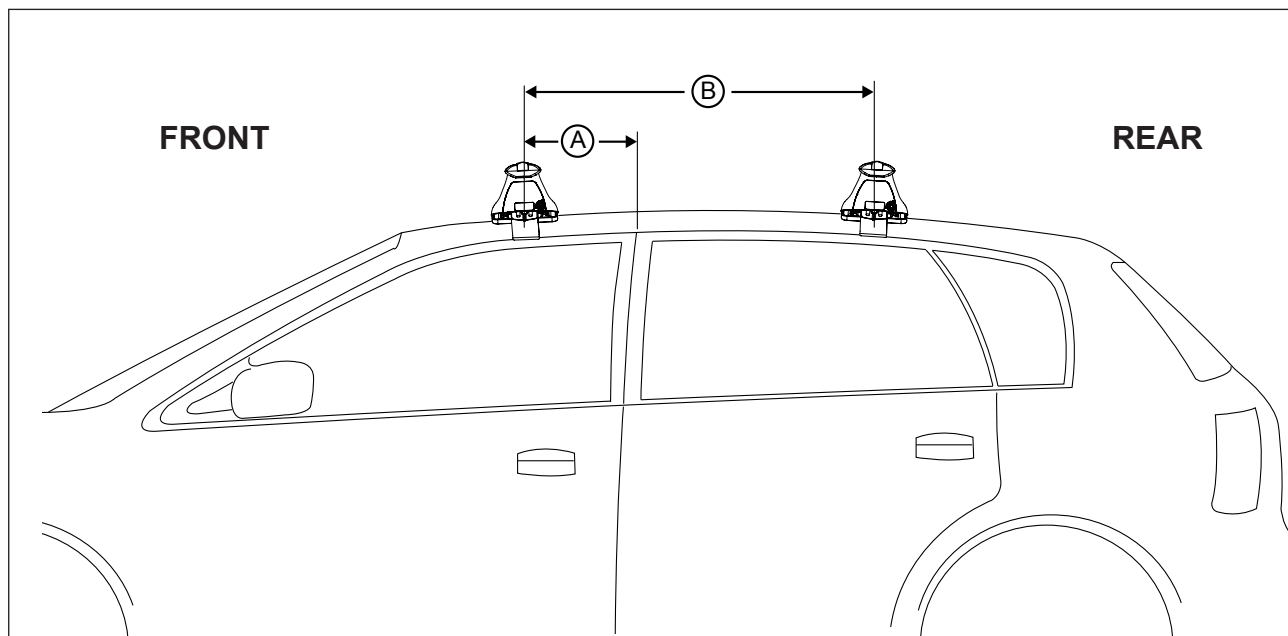

DK031/DK031F Rhino-Rack VA, Aero, Euro & HD crossbar instruction

IDENTIFICATION CHART

Vehicle	Date	Crossbar	FRONT CROSSBAR					REAR CROSSBAR				
			Front Right Pad/Clamp	Front Left Pad/Clamp	Measurement strip length per side	Measurement strip length per side	Measurement Distance (x)	Foot plate arrow direction	Rear Right Pad/Clamp	Rear Left Pad/Clamp	Measurement strip length per side	Measurement strip length per side
Toyota Hilux Dual Cab	04/05-	1260mm	M368 SUB0144	186mm	73mm	1020mm / 40,5/32"	OUT	M368 SUB0144	190mm	77mm	1028mm / 40,15/32"	OUT
			Arrow OUT					Arrow OUT				
Audi A4, S4, RS4 - B6 4dr Sedan	06/01-05/04	1180mm	M368 SUB0144	185mm	130mm	938mm / 36,59/64"	OUT	M368 SUB0144	168mm	113mm	904mm / 35,19/32"	OUT
			Arrow OUT					Arrow OUT				
Audi A4, S4, RS4 - B7 4dr Sedan	03/05-03/08	1180mm	M368 SUB0144	185mm	130mm	938mm / 36,59/64"	OUT	M368 SUB0144	168mm	113mm	904mm / 35,19/32"	OUT
			Arrow OUT					Arrow OUT				

DK031/DK031F Rhino-Rack VA, Aero, Euro & HD crossbar instruction

Measurement A: CENTRE of door jamb to CENTRE arrow of leg foot plate.

Measurement B: CENTRE of Front leg foot plate arrow to CENTRE of Rear leg foot plate arrow.

Carrying capacity: Roof rack is rated to 75kg. Please refer to manufacturers handbook for your vehicles maximum roof load capacity. Always use the lower of the two figures.

If your vehicle is not listed on this fitting instruction please refer to your countries Rhino-Rack web site for the latest information.