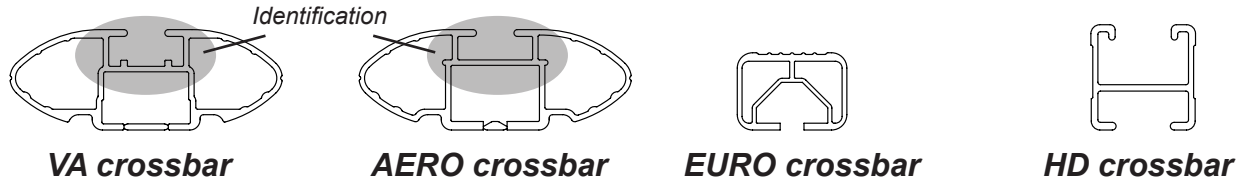

DK031/DK031F Rhino-Rack VA, Aero, Euro & HD crossbar instruction

IDENTIFICATION CHART

Vehicle	Date	Crossbar	FRONT CROSSBAR					REAR CROSSBAR				
			Front Right Pad/Clamp	Front Left Pad/Clamp	Measurement strip length per side	Measurement strip length per side	Measurement Distance (x)	Foot plate arrow direction	Rear Right Pad/Clamp	Rear Left Pad/Clamp	Measurement strip length per side	Measurement strip length per side
Toyota Hilux Dual Cab	04/05-	1260mm	M368 SUB0144	186mm	73mm	1020mm / 40,5/32"	OUT	M368 SUB0144	190mm	77mm	1028mm / 40,15/32"	OUT
			Arrow OUT					Arrow OUT				
Audi A4, S4, RS4 - B6 4dr Sedan	06/01-05/04	1180mm	M368 SUB0144	185mm	130mm	938mm / 36,59/64"	OUT	M368 SUB0144	168mm	113mm	904mm / 35,19/32"	OUT
			Arrow OUT					Arrow OUT				
Audi A4, S4, RS4 - B7 4dr Sedan	03/05-03/08	1180mm	M368 SUB0144	185mm	130mm	938mm / 36,59/64"	OUT	M368 SUB0144	168mm	113mm	904mm / 35,19/32"	OUT
			Arrow OUT					Arrow OUT				

DK031/DK031F Rhino-Rack VA, Aero, Euro & HD crossbar instruction

Measurement A: CENTRE of door jamb to CENTRE arrow of leg foot plate.

Measurement B: CENTRE of Front leg foot plate arrow to CENTRE of Rear leg foot plate arrow.