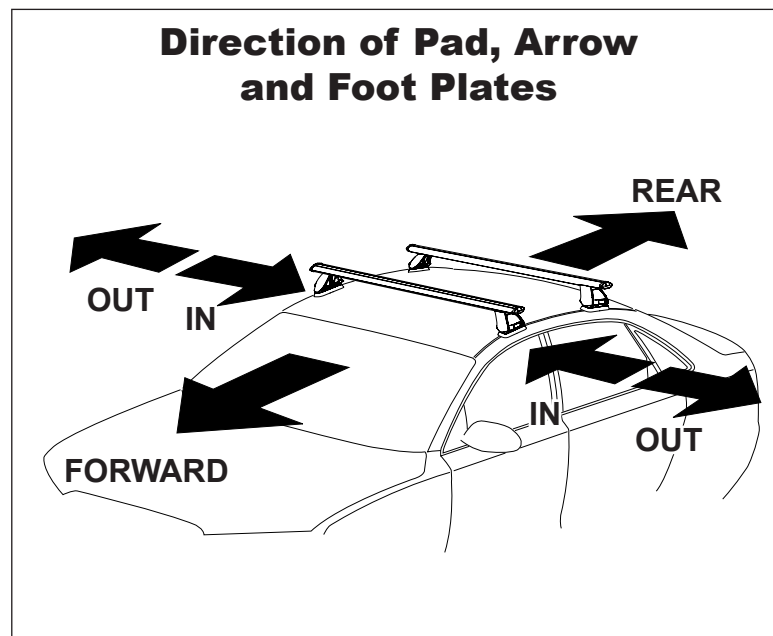

DK031/DK031F Rhino-Rack VA, Aero, Euro & HD crossbar instruction

Measurement A: CENTRE of door jamb to CENTRE arrow of leg foot plate.

Measurement B: CENTRE of Front leg foot plate arrow to CENTRE of Rear leg foot plate arrow.

Carrying capacity: Roof rack is rated to 75kg. Please refer to manufacturers handbook for your vehicles maximum roof load capacity. Always use the lower of the two figures.

If your vehicle is not listed on this fitting instruction please refer to your countries Rhino-Rack web site for the latest information.

VEHICLE	Date	Measurement A	Measurement B	Load Rating (includes racks 5kg/11lbs)
Toyota Hilux Dual Cab	04/05-	300mm / 11,13/16"	700mm / 27,9/16"	75kg / 165lbs
Audi A4, S4, RS4 - B6 4dr Sedan	06/01-05/04	335mm / 13,3/16"	700mm / 27,9/16"	75kg / 165lbs
Audi A4, S4, RS4 - B7 4dr Sedan	03/05-03/08	335mm / 13,3/16"	700mm / 27,9/16"	75kg / 165lbs