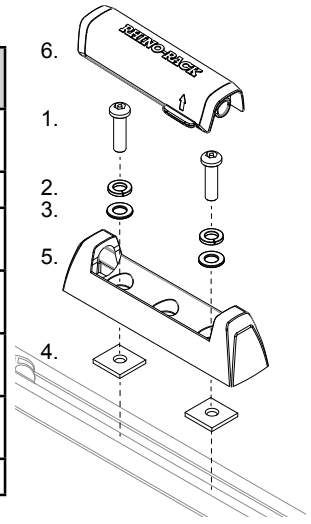

Issue: 01

Document No: R581

Prepared: Kayle Everett

RHINO-RACK

QMFK02

Item	QMFK02	Qty	Part No.
1	M6 x 16 Button Head Screw	8	B061
2	M6 Spring Washer	8	W004
3	M6 x 12.5mm Flat Washer	8	W003
4	M6 x 24mm x 21mm x 4mm Nut	8	N057
5	Quick Mount Leg Base	4	M701
6	Quick Mount Leg Base Cover	4	M702
7	Instructions	1	R581