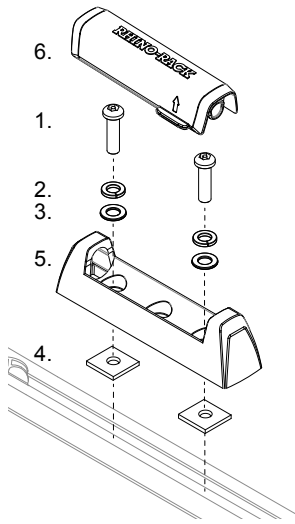

RHINO-RACK

QMFK02

Item	QMFK02	Qty	Part No.
1	M6 x 16 Button Head Screw	8	B061
2	M6 Spring Washer	8	W004
3	M6 x 12.5mm Flat Washer	8	W003
4	M6 x 24mm x 21mm x 4mm Nut	8	N057
5	Quick Mount Leg Base	4	M701
6	Quick Mount Leg Base Cover	4	M702
7	Instructions	1	R581

Issue: 01

Document No: R581

Prepared: Kayle Everett

RHINO-RACK

QMFK02

Item	QMFK02	Qty	Part No.
1	M6 x 16 Button Head Screw	8	B061
2	M6 Spring Washer	8	W004
3	M6 x 12.5mm Flat Washer	8	W003
4	M6 x 24mm x 21mm x 4mm Nut	8	N057
5	Quick Mount Leg Base	4	M701
6	Quick Mount Leg Base Cover	4	M702
7	Instructions	1	R581