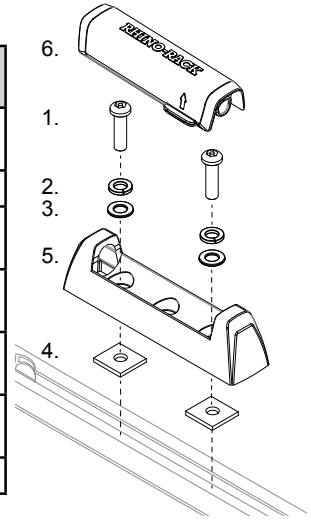

Issue: 01

Document No: R581

Prepared: Kayle Everett

RHINO-RACK

QMFK02

Item	QMFK02	Qty	Part No.
1	M6 x 16 Button Head Screw	8	B061
2	M6 Spring Washer	8	W004
3	M6 x 12.5mm Flat Washer	8	W003
4	M6 x 24mm x 21mm x 4mm Nut	8	N057
5	Quick Mount Leg Base	4	M701
6	Quick Mount Leg Base Cover	4	M702
7	Instructions	1	R581