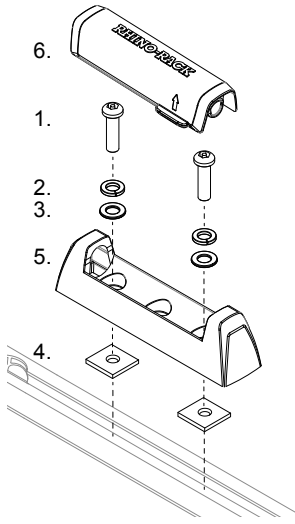

Issue: 01

Document No: R581

Prepared: Kayle Everett

RHINO-RACK

QMFK02

Item	QMFK02	Qty	Part No.
1	M6 x 16 Button Head Screw	8	B061
2	M6 Spring Washer	8	W004
3	M6 x 12.5mm Flat Washer	8	W003
4	M6 x 24mm x 21mm x 4mm Nut	8	N057
5	Quick Mount Leg Base	4	M701
6	Quick Mount Leg Base Cover	4	M702
7	Instructions	1	R581