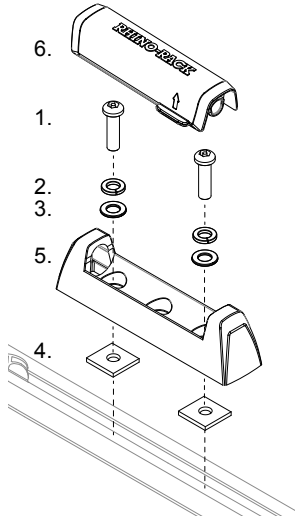

Issue: 01

Document No: R581

Prepared: Kayle Everett

RHINO-RACK

QMFK02

Item	QMFK02	Qty	Part No.
1	M6 x 16 Button Head Screw	8	B061
2	M6 Spring Washer	8	W004
3	M6 x 12.5mm Flat Washer	8	W003
4	M6 x 24mm x 21mm x 4mm Nut	8	N057
5	Quick Mount Leg Base	4	M701
6	Quick Mount Leg Base Cover	4	M702
7	Instructions	1	R581