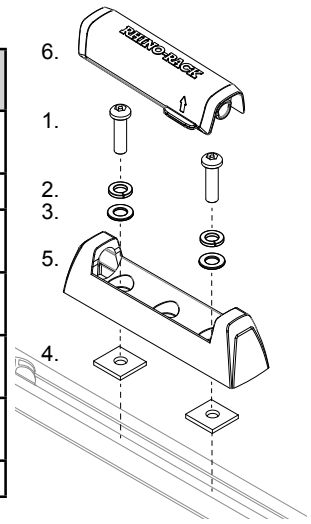

RHINO-RACK

QMFK02

Item	QMFK02	Qty	Part No.
1	M6 x 16 Button Head Screw	8	B061
2	M6 Spring Washer	8	W004
3	M6 x 12.5mm Flat Washer	8	W003
4	M6 x 24mm x 21mm x 4mm Nut	8	N057
5	Quick Mount Leg Base	4	M701
6	Quick Mount Leg Base Cover	4	M702
7	Instructions	1	R581

Issue: 01

Document No: R581

Prepared: Kayle Everett

RHINO-RACK

QMFK02

Item	QMFK02	Qty	Part No.
1	M6 x 16 Button Head Screw	8	B061
2	M6 Spring Washer	8	W004
3	M6 x 12.5mm Flat Washer	8	W003
4	M6 x 24mm x 21mm x 4mm Nut	8	N057
5	Quick Mount Leg Base	4	M701
6	Quick Mount Leg Base Cover	4	M702
7	Instructions	1	R581