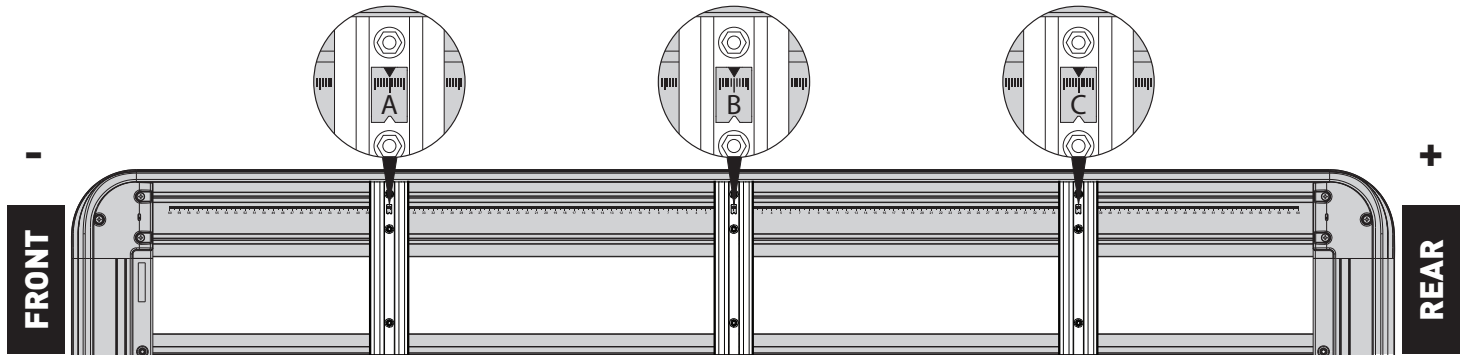

VEHICLE	PIONEER SIZE	CONNECTOR
VOLKSWAGEN Amarok 2H Dual Cab	52100	RVAB1

IMPORTANT NOTES	Requires Kit SP308
------------------------	--------------------

REGION	AUS	NZ	USA	CA	EU	SA	ZA
AVAILABILITY	✓	✓			✓		✓
RUNNING DATES	Feb-11 -	-	-	-	-	-	-

UNDERBAR SPACING

BAR NO.	A	B	C	D	E	F	G
DIMENSION (CM)	-54.5	0.0	52.0	-	-	-	-
SPACERS REQ'D	-	-	-	-	-	-	-

VEHICLE LOAD LIMIT (kgs / LBS)	SYSTEM WEIGHT (kgs / lbs) PLATFORM + CONNECTOR	ON-ROAD CARGO ALLOWANCE (kgs / lbs)	OFF-ROAD CARGO ALLOWANCE (kgs / lbs)
100 / 220	23.7 / 52.3	76.3 / 168.2	50.9 / 112.2